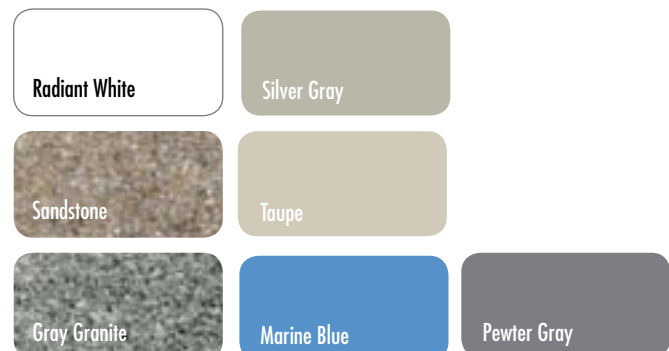

COLOR SELECTION

Not all colors available on all slides