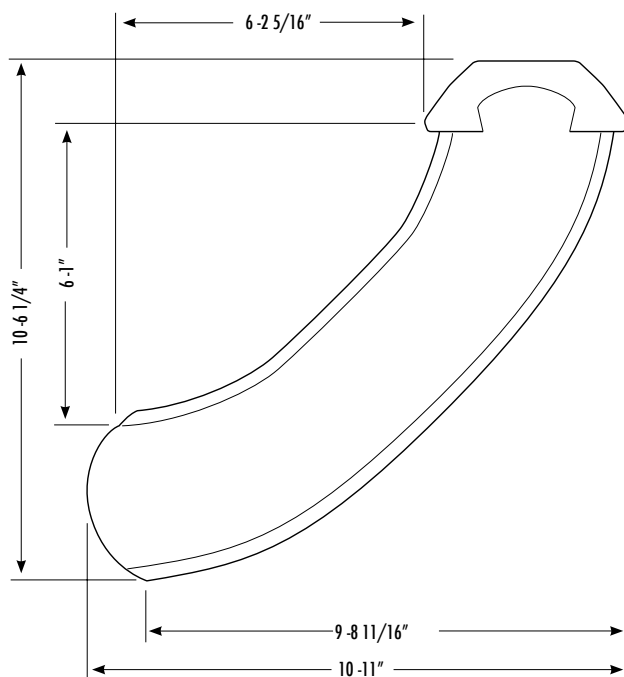

LANDSCAPE SLIDE

BigRide™

LANDSCAPE SLIDE

- 5'6" tall at the top of the runway, with a 17' long ride!
- 2-piece runway for easy installation and shipping.
- High-volume water delivery system for great sliding fun!
- Available in right and left curves.
- Commercial-grade fiberglass for maximum durability.
- Extra wide, deep flume for maximum fun and safety.
- Accommodates children and adults up to 250 lbs.
- This slide fully complies with the Consumer Product Safety Commission's Safety Standard for Swimming Pool Slides (16 CFR 1207)

Thrilling curves!

Safe and fun!

Actual product colors vary slightly.

All installations must meet applicable local codes and installation must be completed in accordance with S.R. Smith written instructions.

Model No.	Curve	Color
BR-2R-RW	Right Turn	Radiant White
BR-2R-TP	Right Turn	Taupe
BR-2R-SG	Right Turn	Silver Gray
BR-2R-PG	Right Turn	Pewter Gray
BR-2L-RW	Left Turn	Radiant White
BR-2L-TP	Left Turn	Taupe
BR-2L-SG	Left Turn	Silver Gray
BR-2L-PG	Left Turn	Pewter Gray